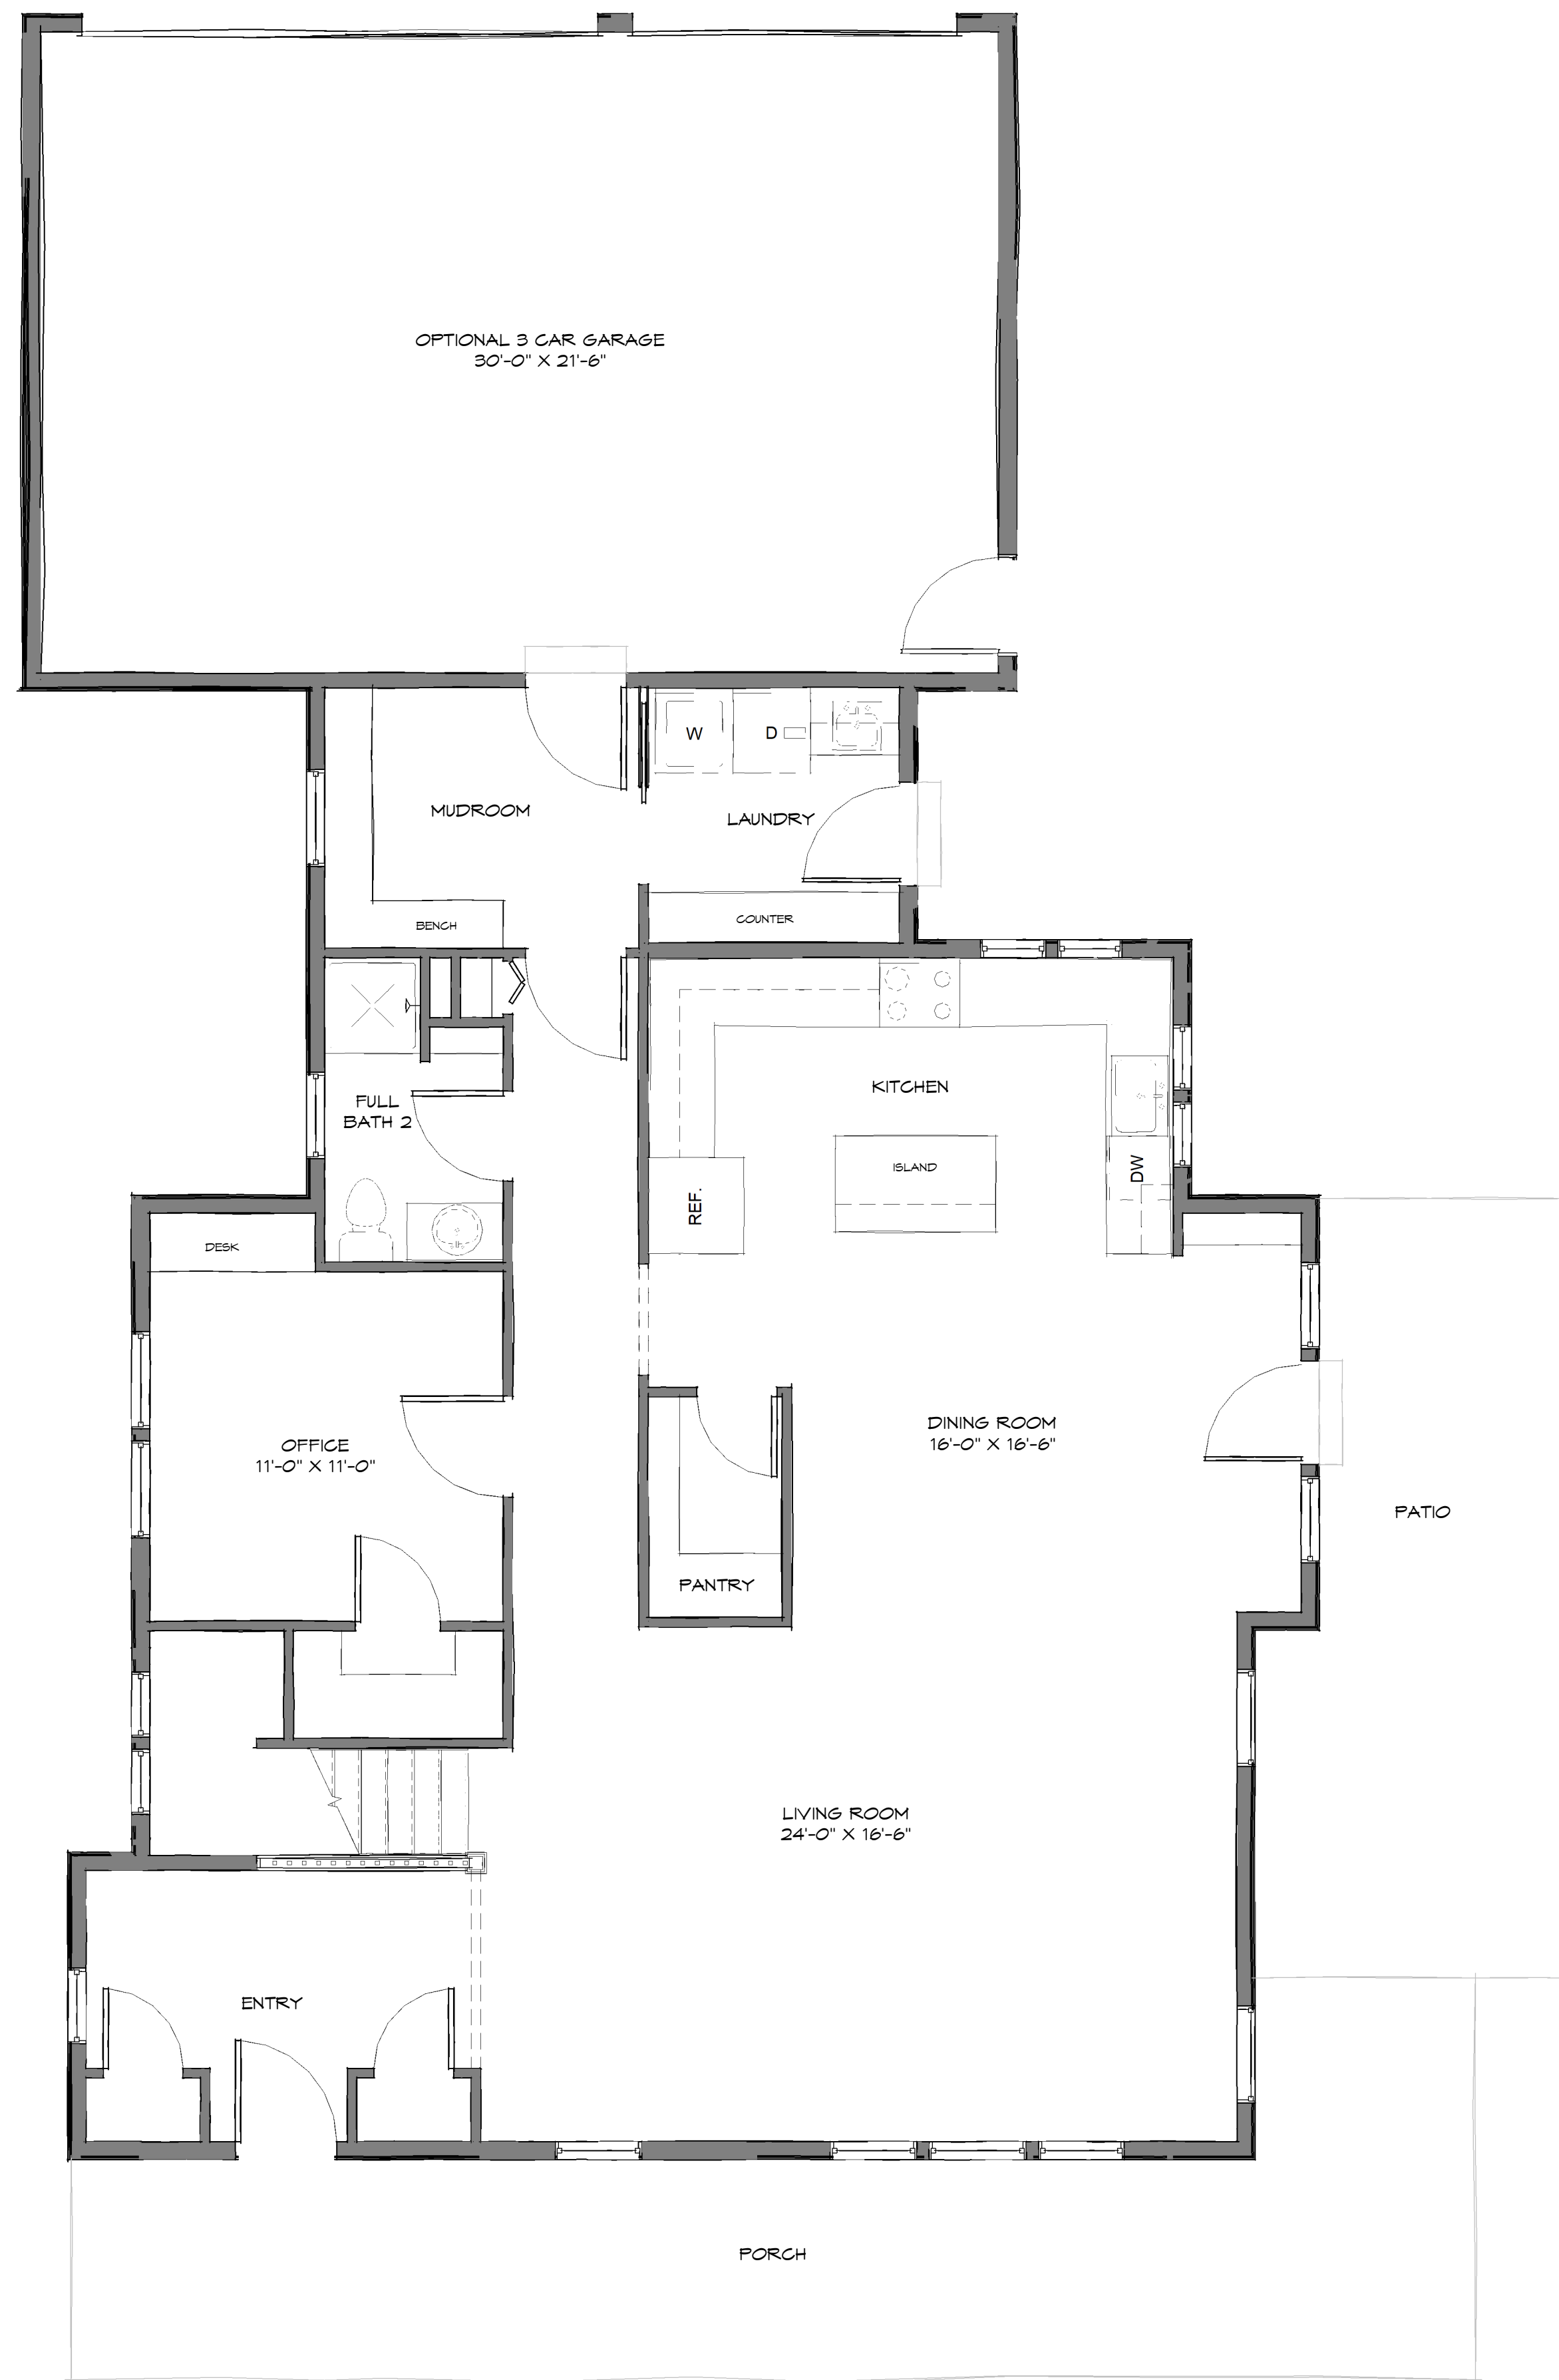

MASON-RUSSELL

FIRST FLOOR- 1476 SqFt
SECOND FLOOR- 916 SqFt
TOTAL- 2392 SqFt
OPTIONAL BONUS 225 SqFt

HOUSE DIMENSIONS
39'-0" x 74'-0"

FIRST FLOOR

SECOND FLOOR

CONTACT US:

EMAIL: info@olsencommunities.com

PHONE: 503-838-1600