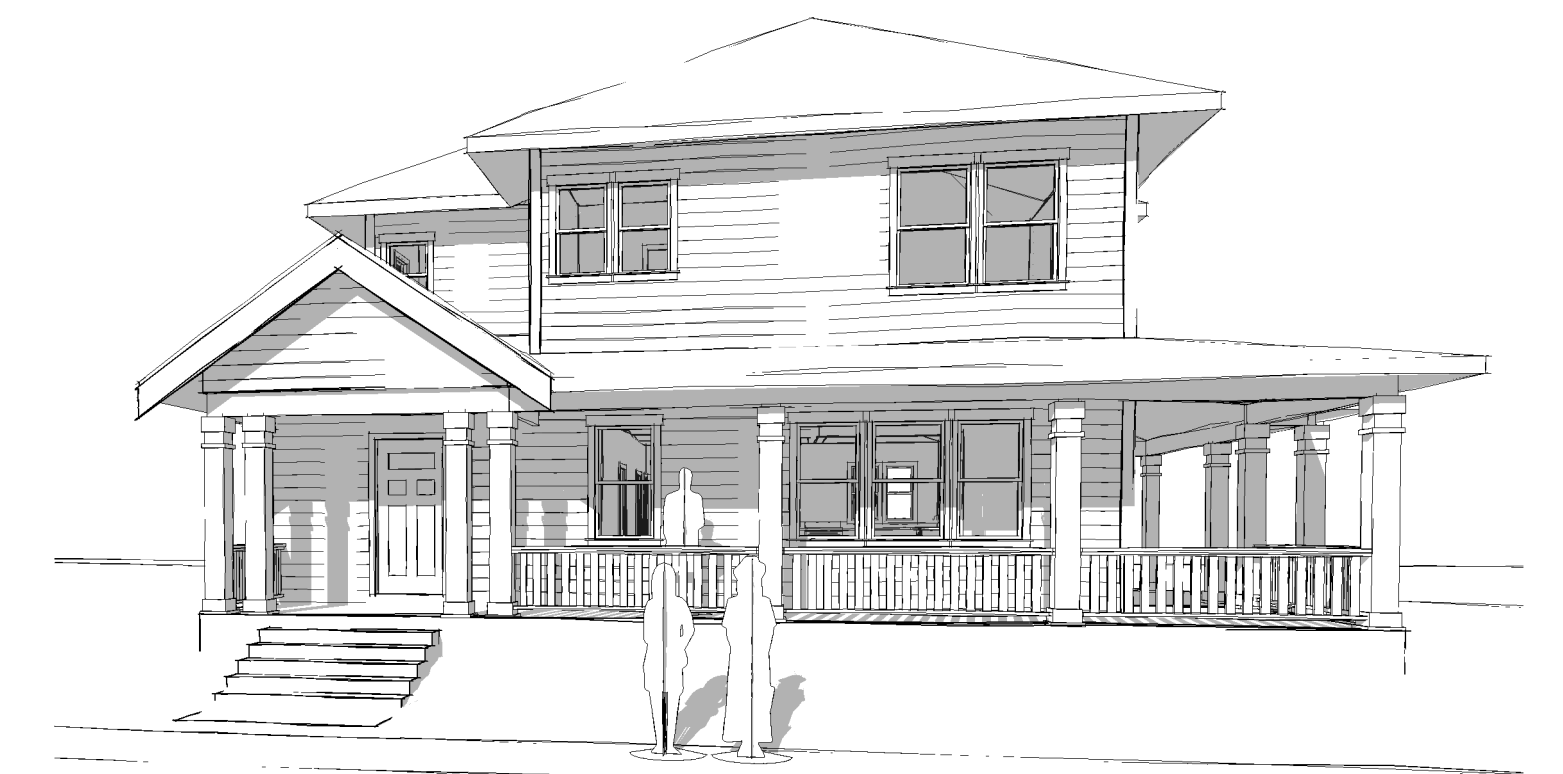

MASON-RUSSELL

FIRST FLOOR- 1476 SqFt
SECOND FLOOR- 916 SqFt
TOTAL- 2392 SqFt
OPTIONAL BONUS 225 SqFt

HOUSE DIMENSIONS
39'-0" x 74'-0"

FIRST FLOOR

SECOND FLOOR

CONTACT US:

EMAIL: info@olsencommunities.com

PHONE: 503-838-1600