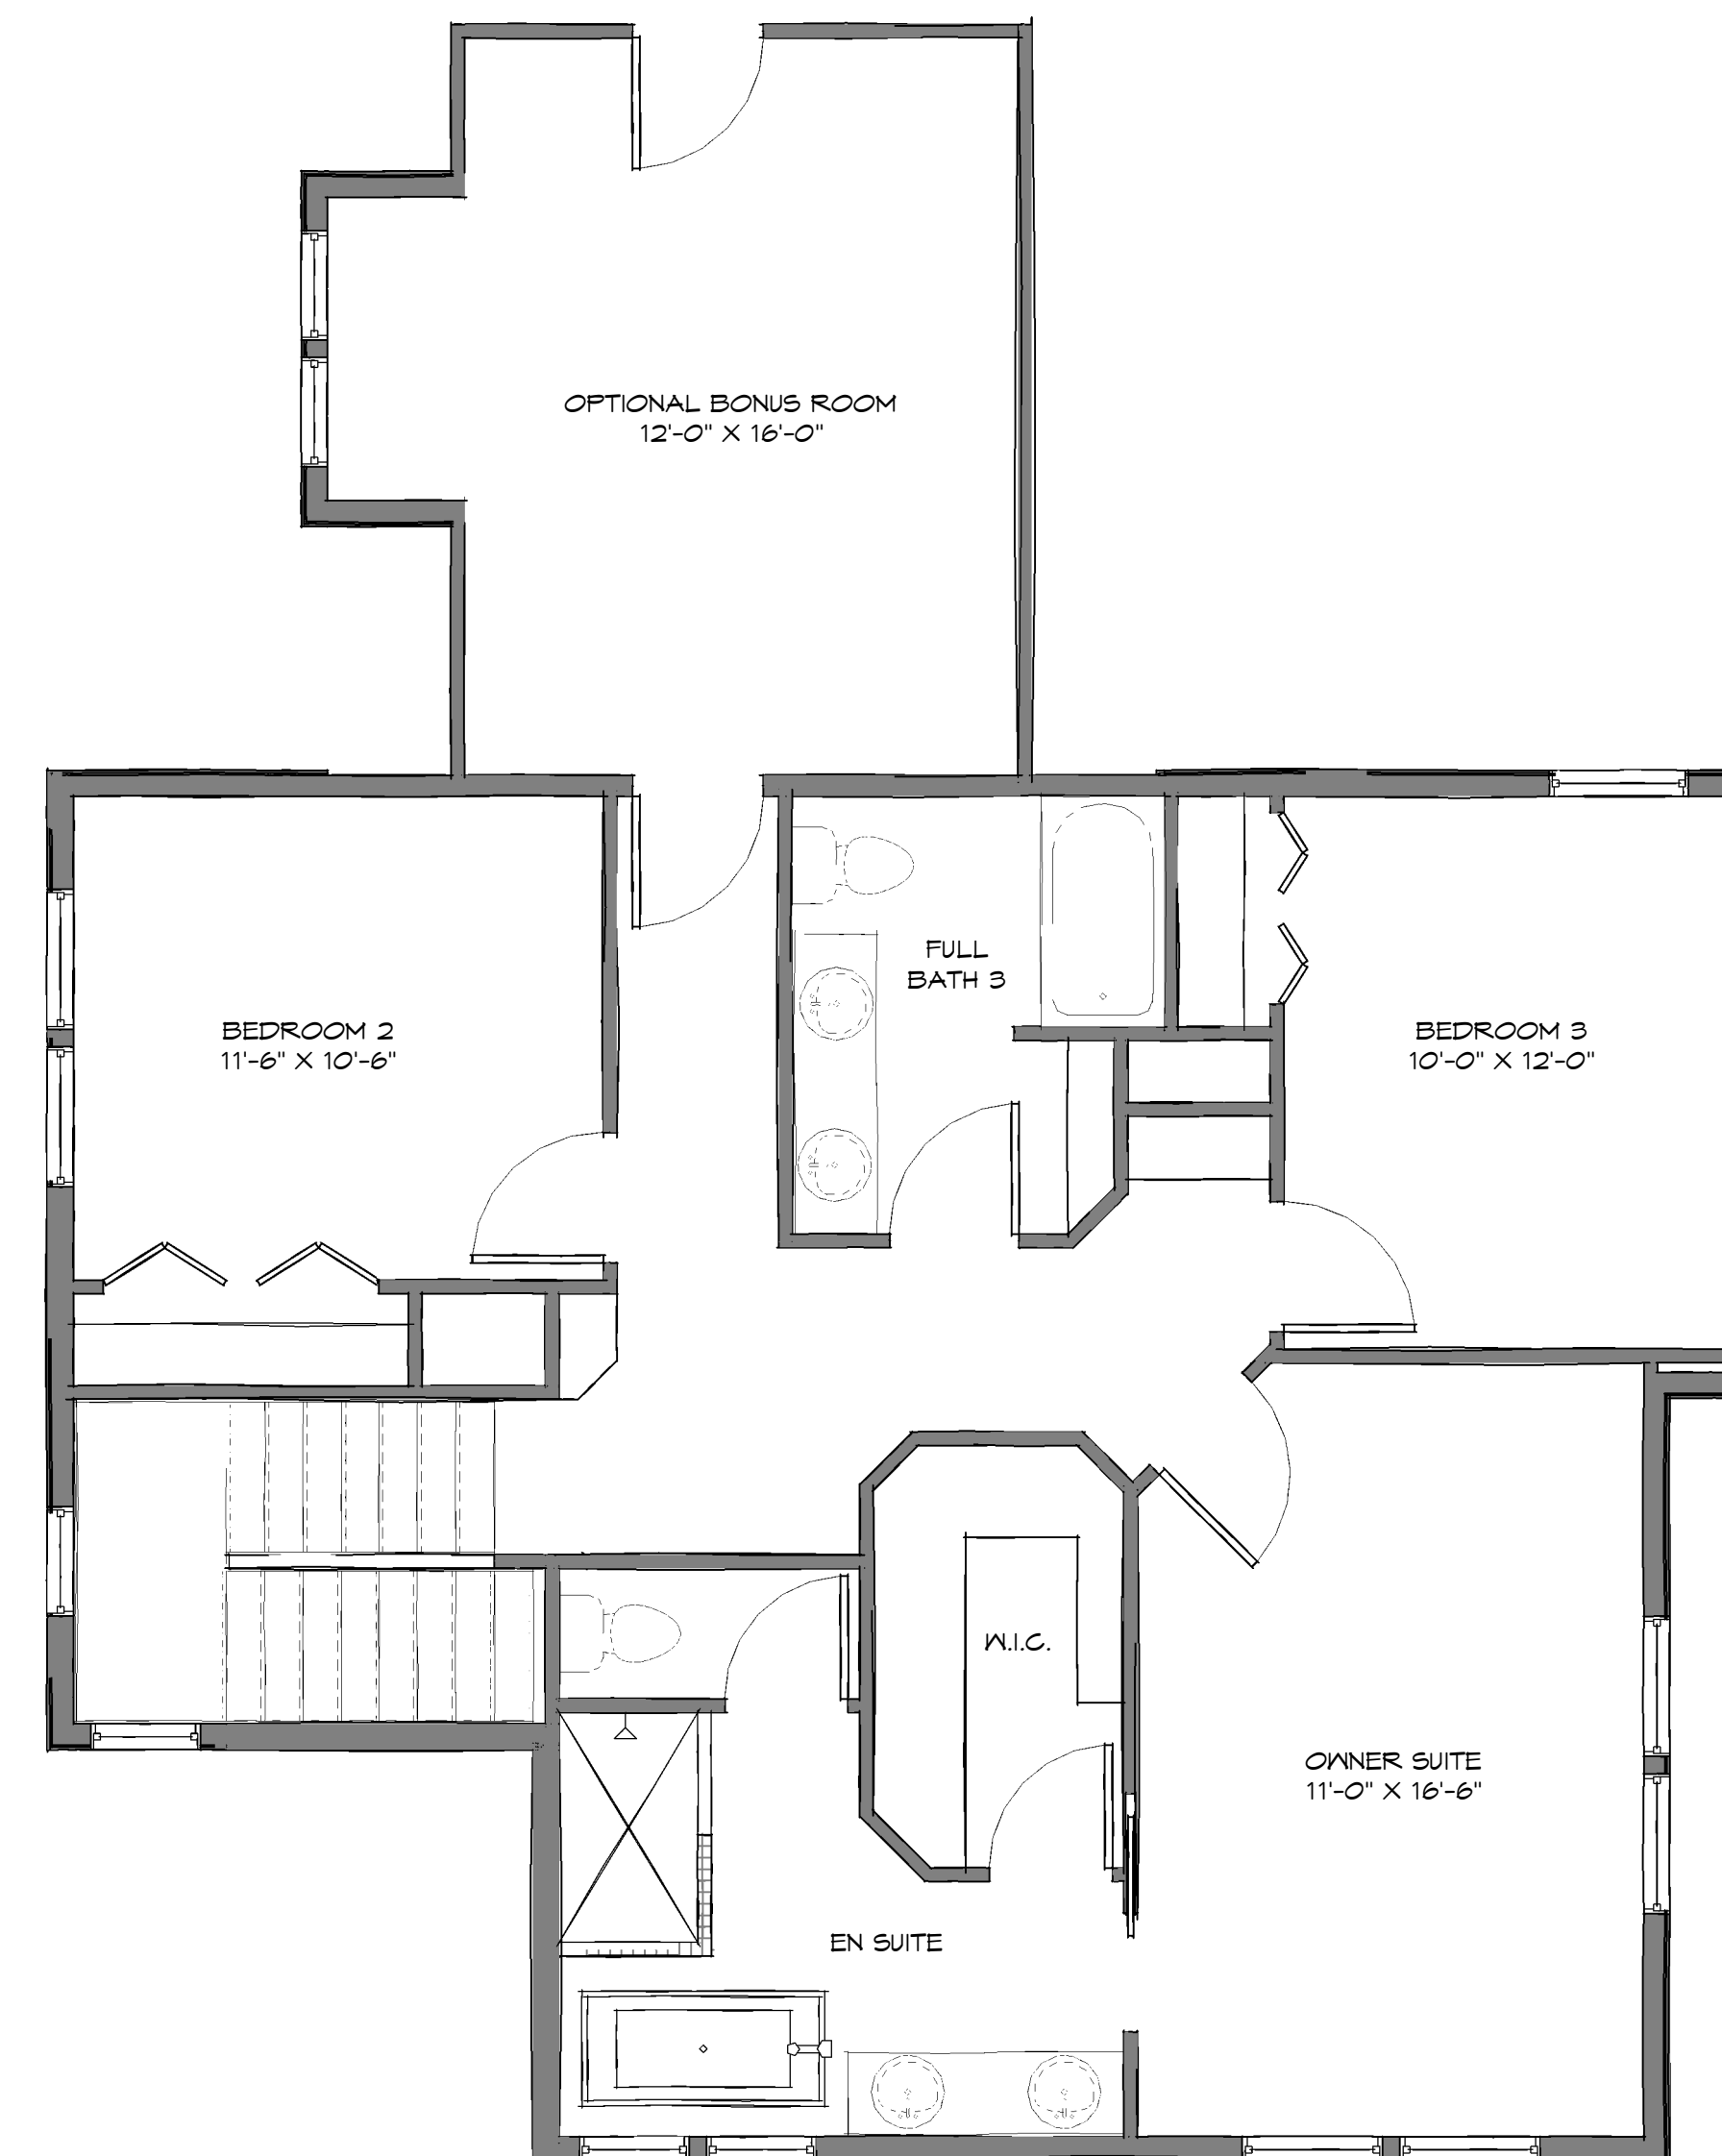

MASON-RUSSELL

FIRST FLOOR- 1476 SqFt
SECOND FLOOR- 916 SqFt
TOTAL- 2392 SqFt
OPTIONAL BONUS 225 SqFt

HOUSE DIMENSIONS
39'-0" x 74'-0"

FIRST FLOOR

SECOND FLOOR

CONTACT US:

EMAIL: info@olsencommunities.com

PHONE: 503-838-1600