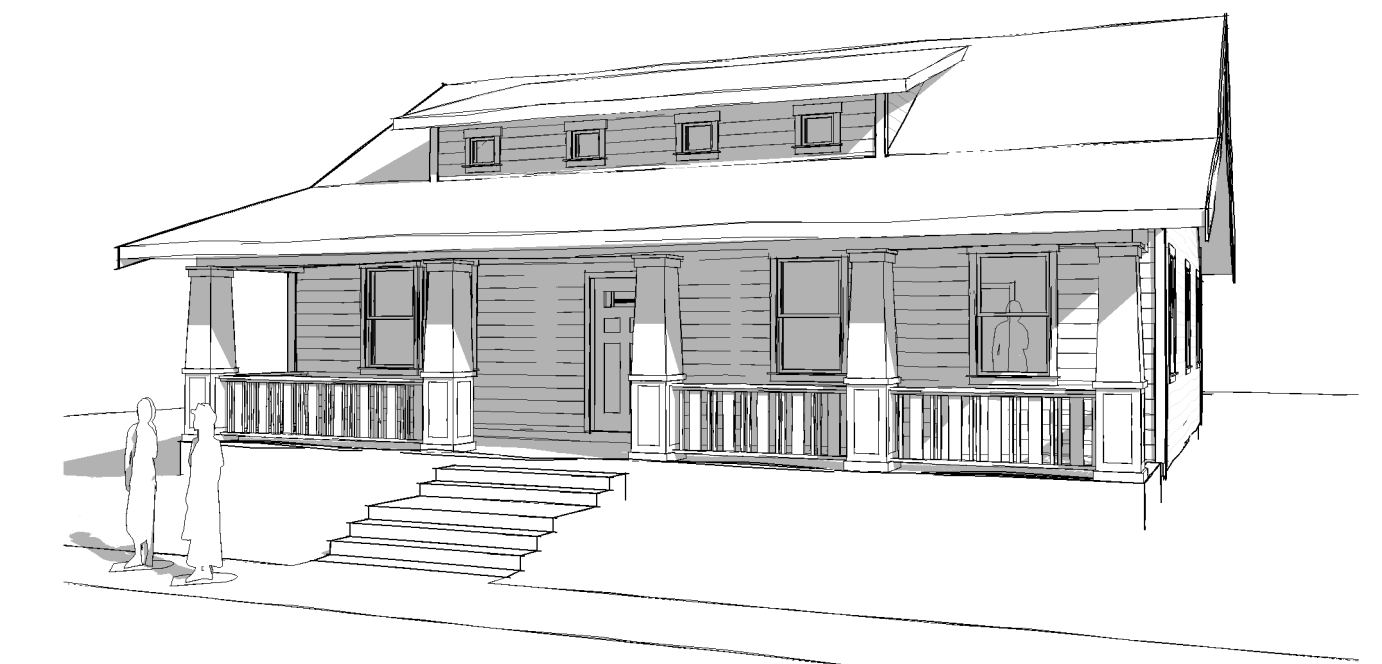

GREENE-GANYARD

FIRST FLOOR-1525 SqFt
SECOND FLOOR-387 SqFt
TOTAL- 1912 SqFt

HOUSE DIMENSIONS
42'-5" x 73'-2"

CONTACT US:

EMAIL: info@olsencommunities.com

PHONE: 503-838-1600

WEB: www.olsencommunities.com