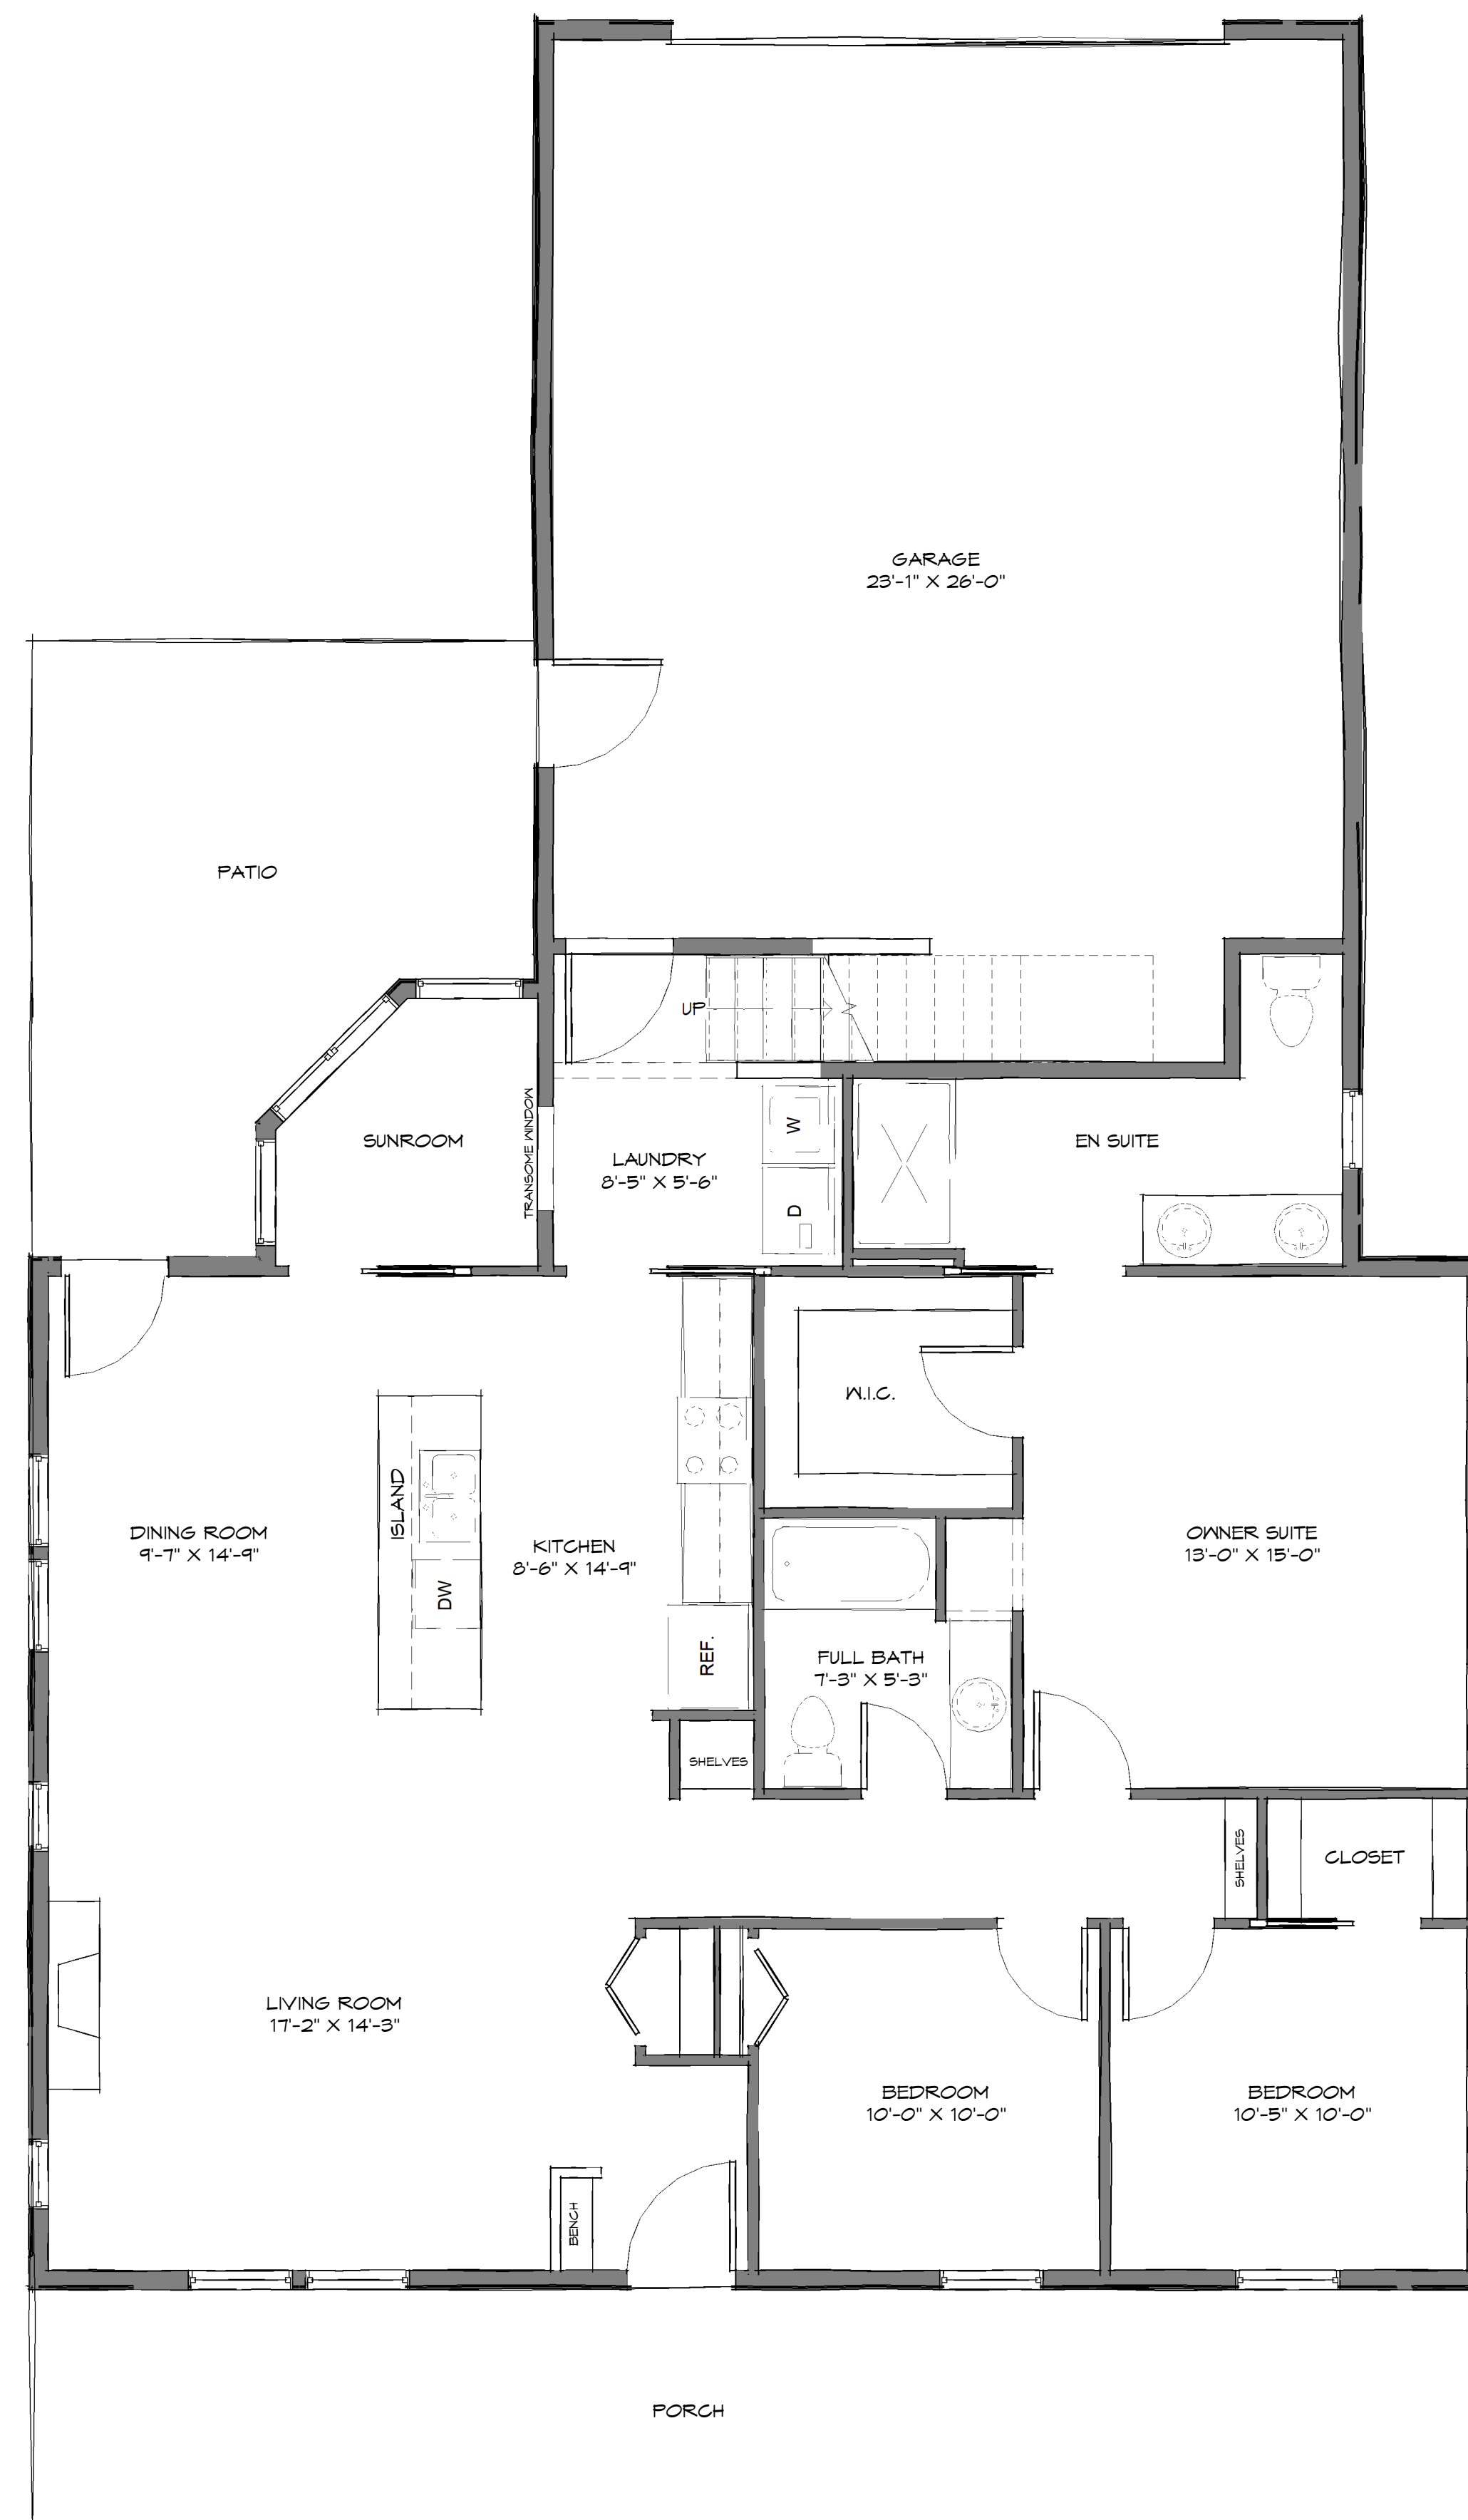

GREENE-GANYARD

FIRST FLOOR-1525 SqFt
SECOND FLOOR-387 SqFt
TOTAL- 1912 SqFt

HOUSE DIMENSIONS
42'-5" x 73'-2"

CONTACT US:

EMAIL: info@olsencommunities.com

PHONE: 503-838-1600

WEB: www.olsencommunities.com