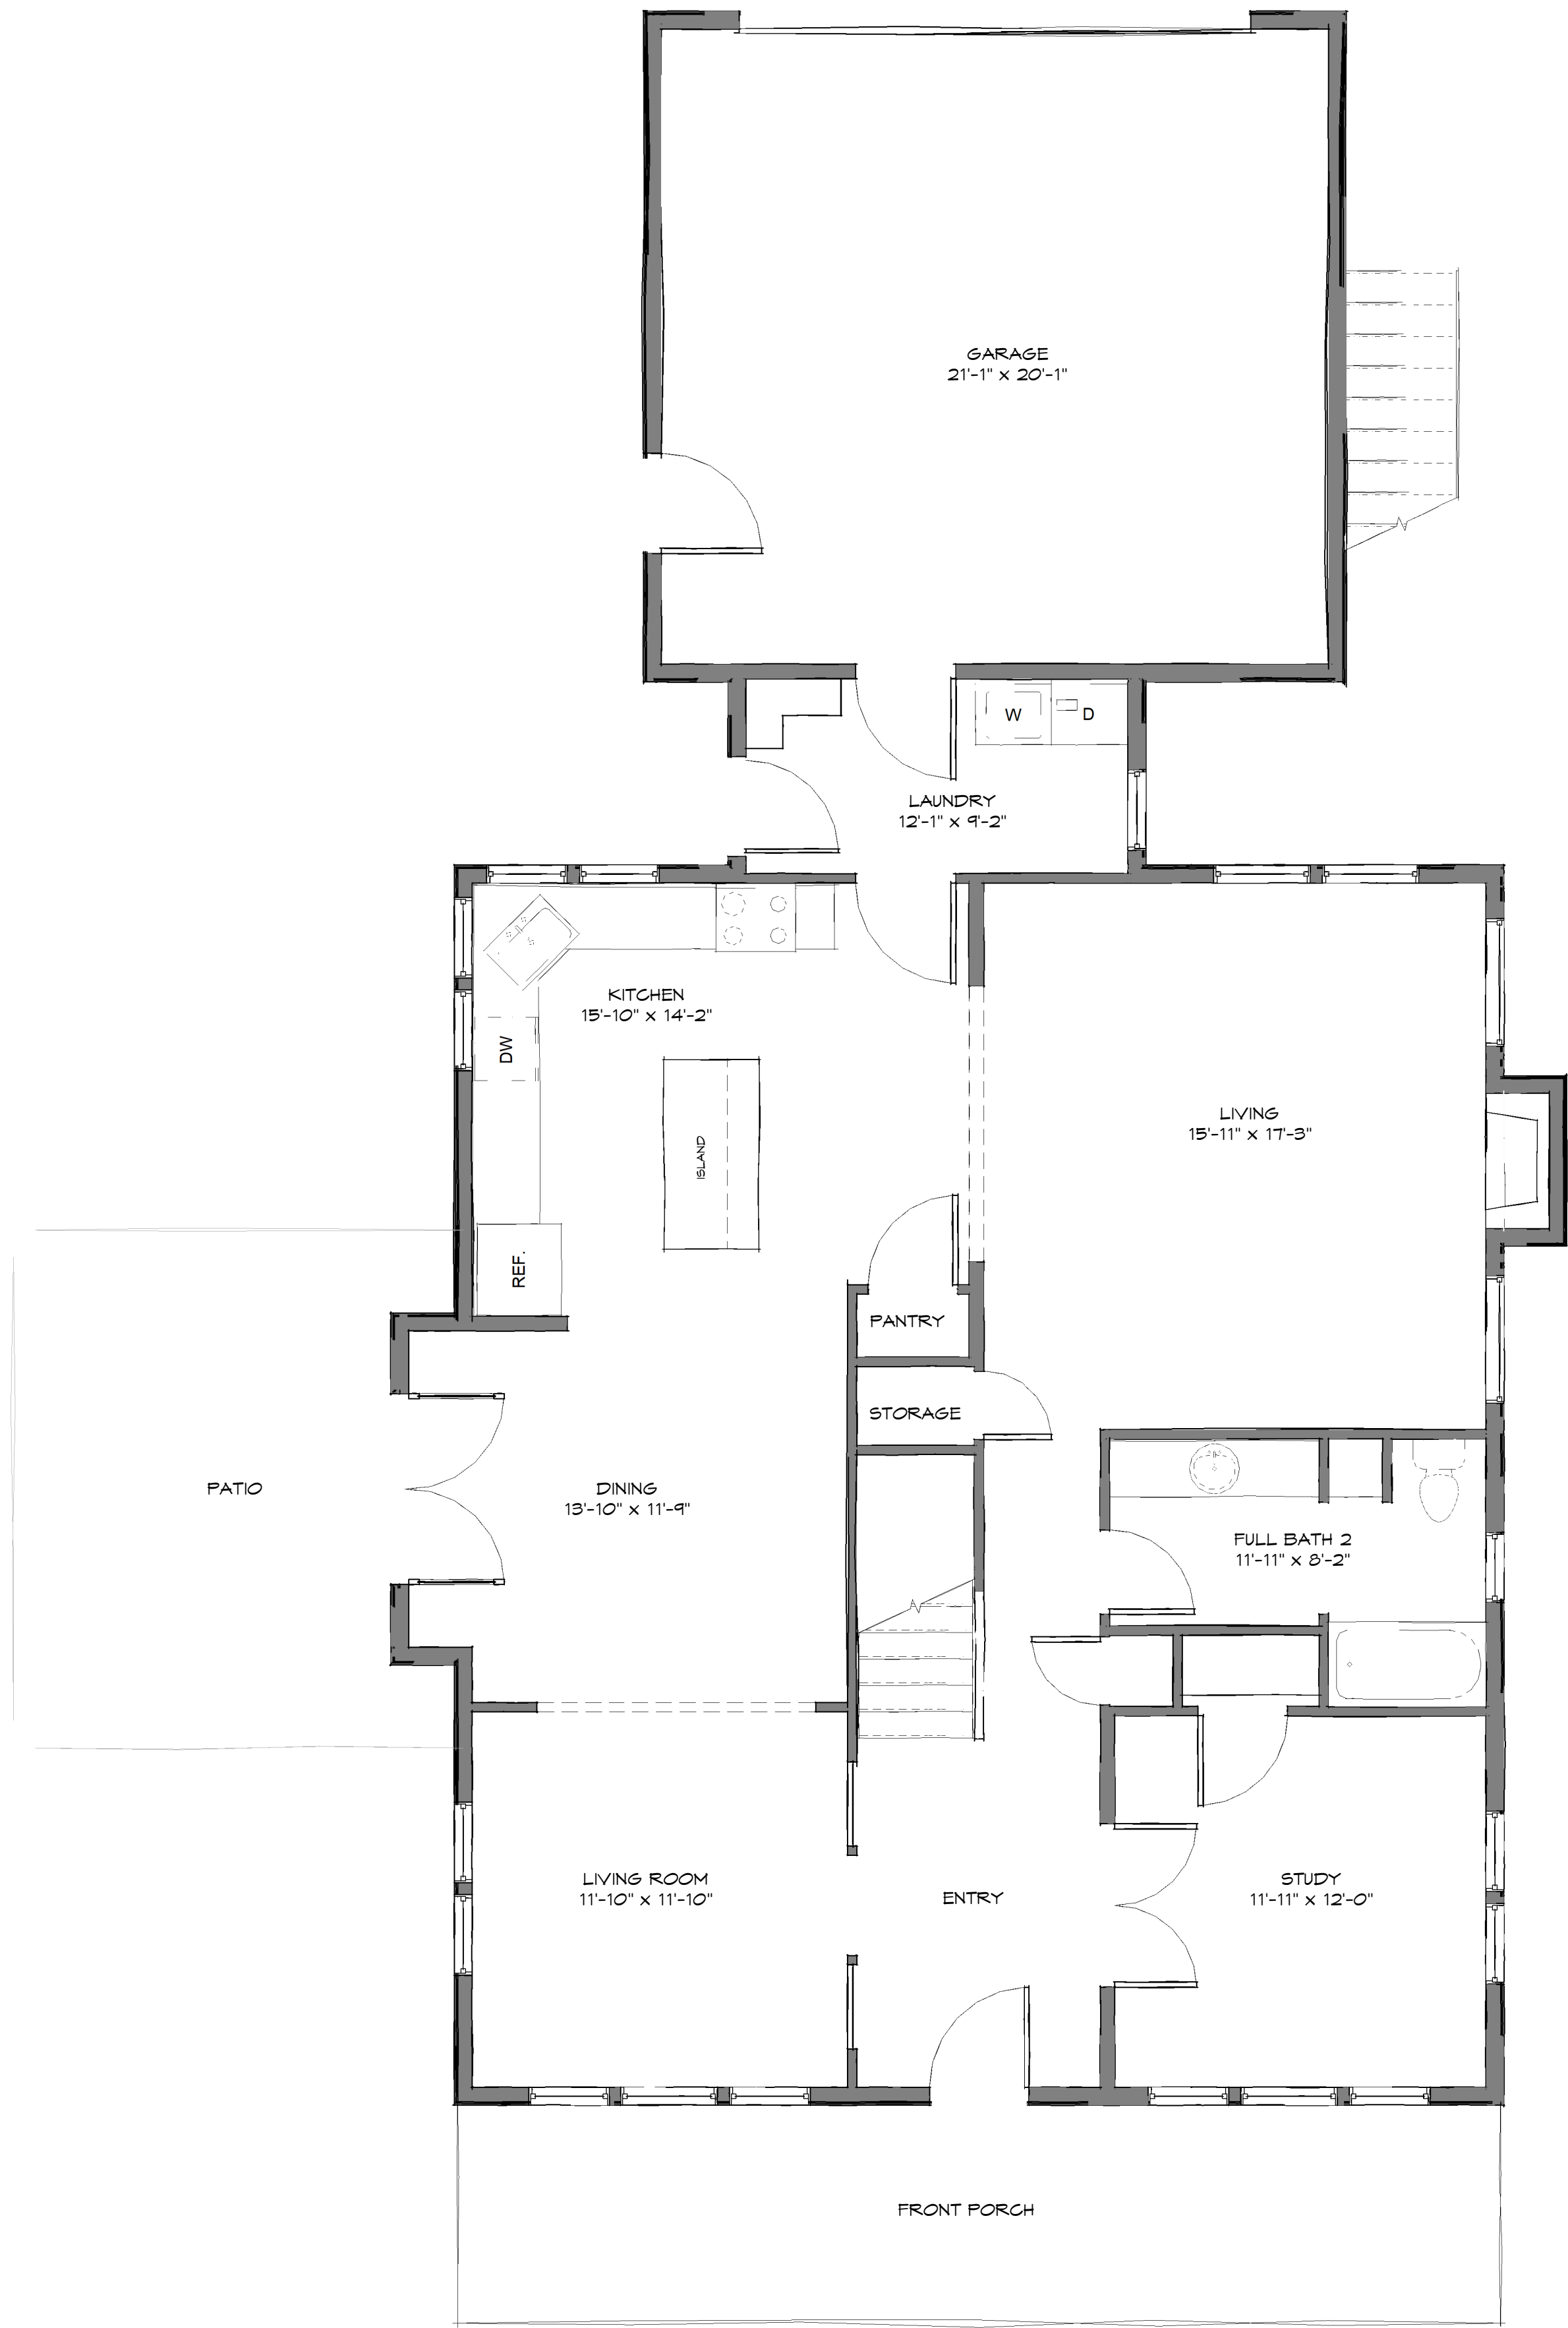

EMERY

FIRST FLOOR- 1393 SqFt
SECOND FLOOR- 1287 SqFt
TOTAL- 2680 SqFt
OPTIONAL BONUS 462 SqFt

HOUSE DIMENSIONS
35'-0" x 73'-0"

CONTACT US:

EMAIL: info@olsencommunities.com

PHONE: 503-838-1600

WEB: www.olsencommunities.com