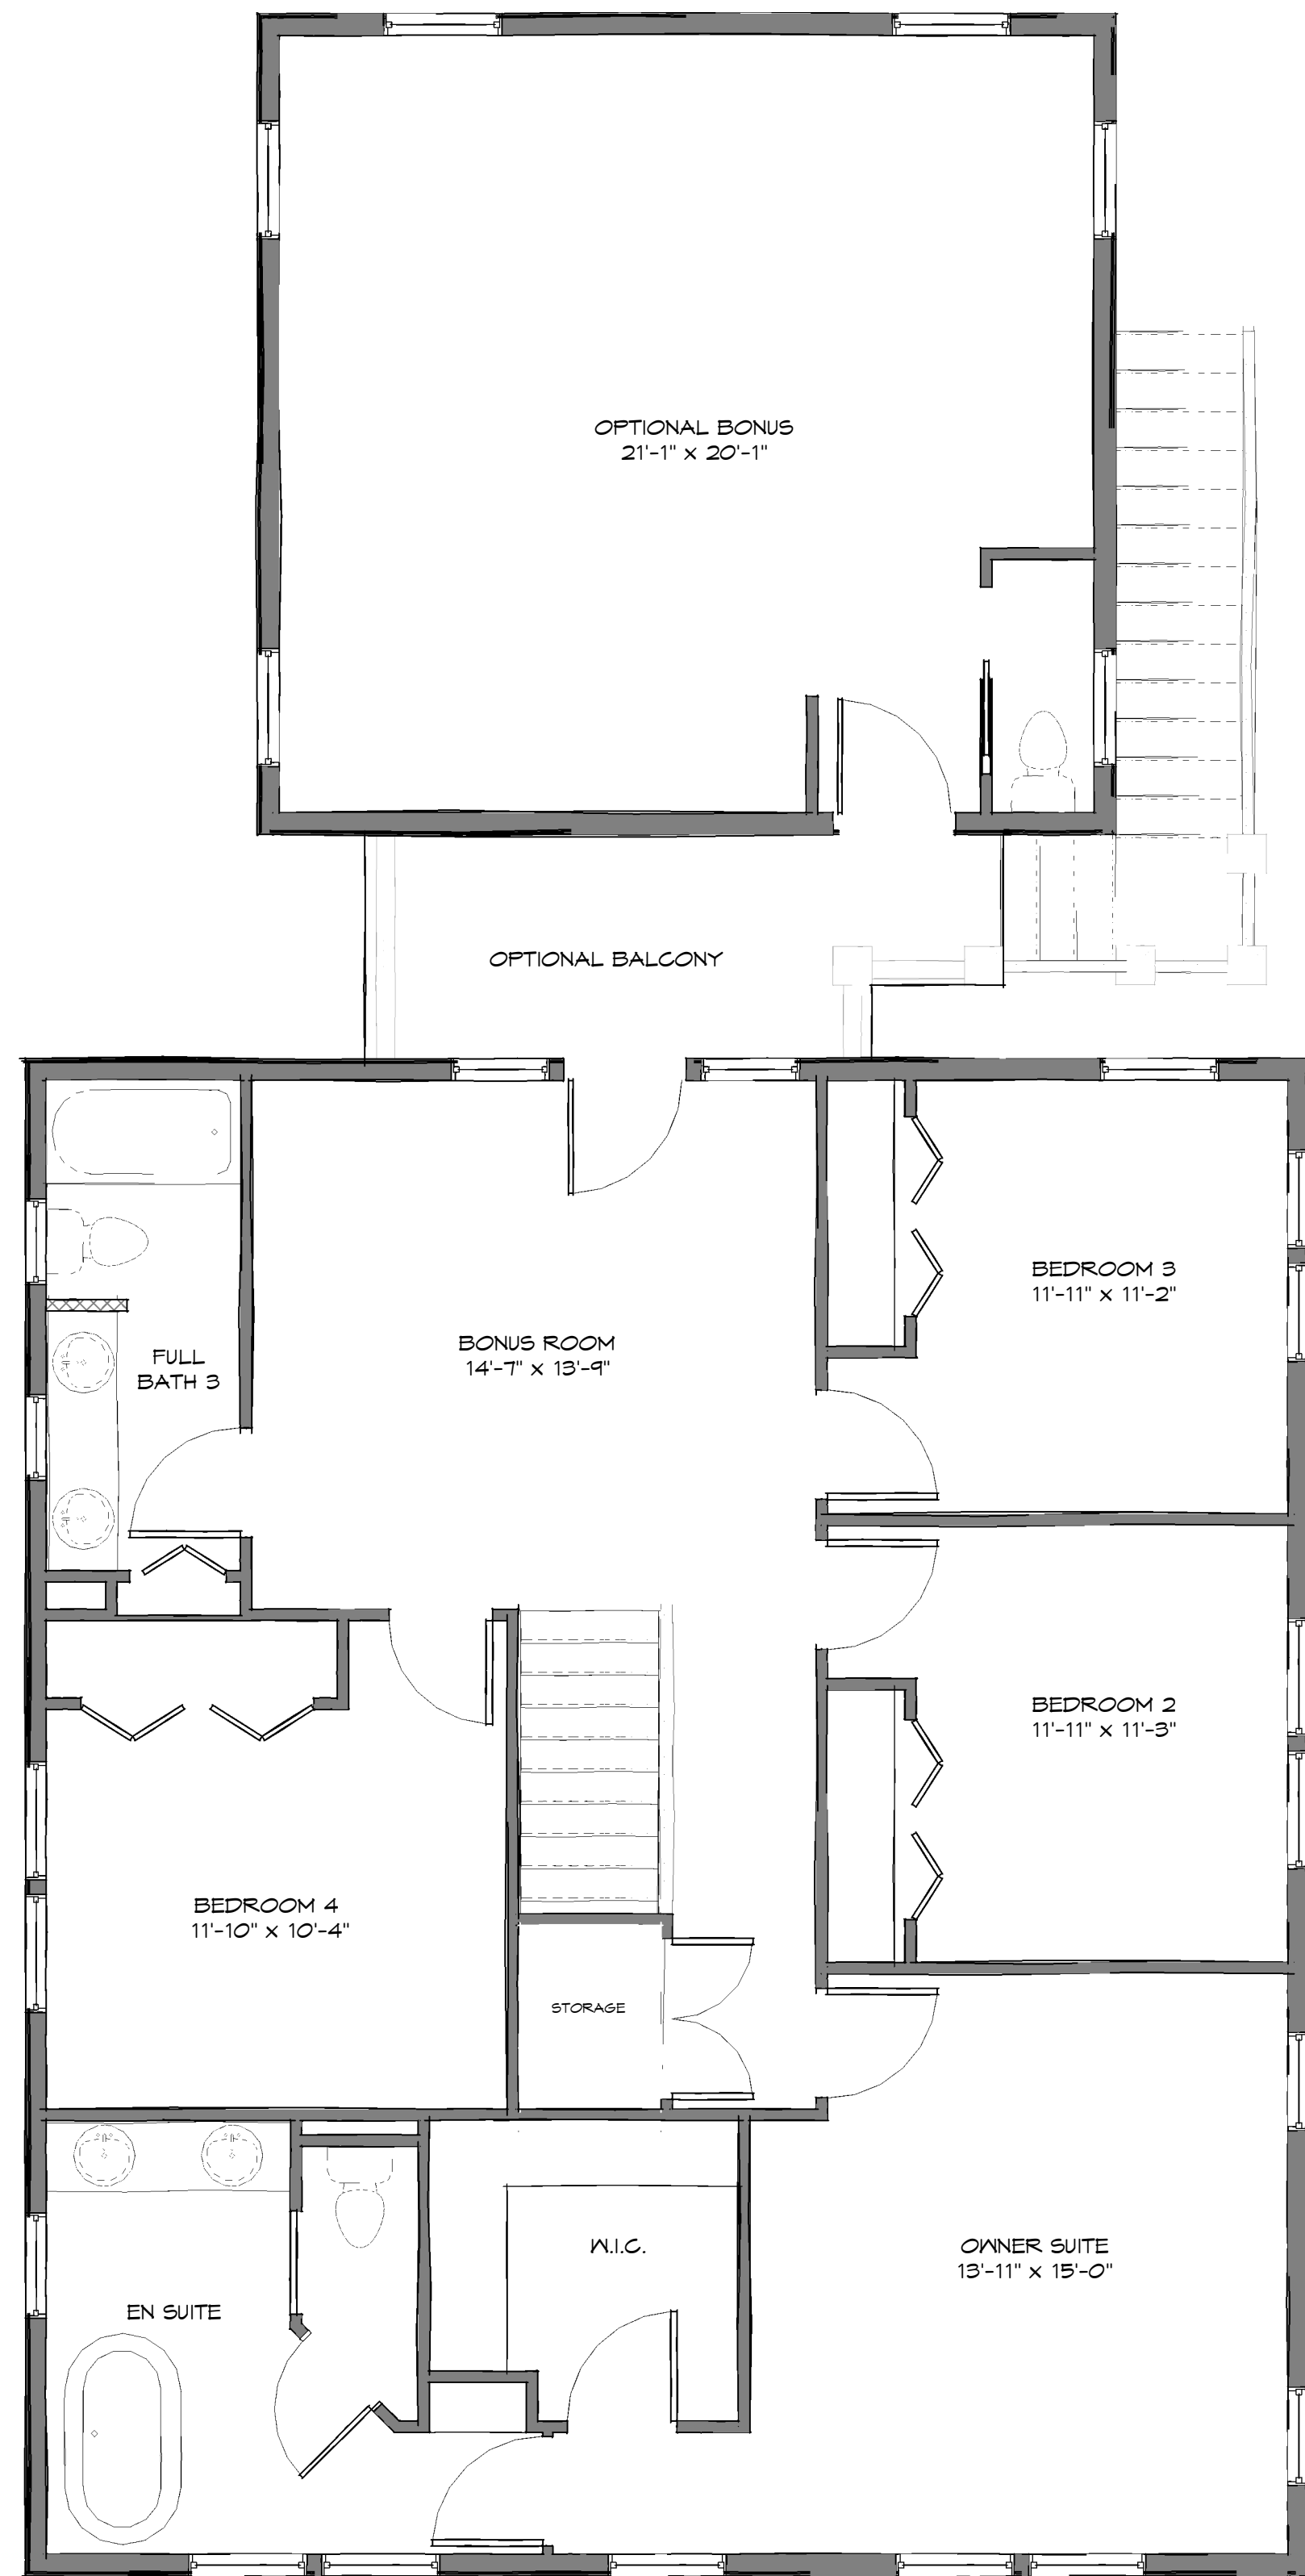

EMERY

FIRST FLOOR- 1393 SqFt
SECOND FLOOR- 1287 SqFt
TOTAL- 2680 SqFt
OPTIONAL BONUS 462 SqFt

HOUSE DIMENSIONS
35'-0" x 73'-0"

CONTACT US:

EMAIL: info@olsencommunities.com

PHONE: 503-838-1600

WEB: www.olsencommunities.com